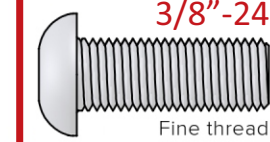

# US Socket Button Head Sizes

www.amerifastsupply.com

#2

#2-56

Coarse thread

#12

#12-24

Coarse thread

3/8"

3/8"-16

Coarse thread

#4

#4-40

Coarse thread

1/4"

1/4"-20

Coarse thread

3/8"-24

Fine thread

#6

#6-32

Coarse thread

1/4"-28

Fine thread

#8

#8-32

Coarse thread

5/16"

5/16"-18

Coarse thread

1/2"

1/2"-13