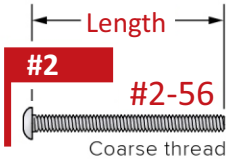

# US Socket Button Head Sizes

www.amerifastsupply.com

#2

#2-56

Coarse thread

#12

#12-24

Coarse thread

3/8"

3/8"-16

Coarse thread

#4

#4-40

Coarse thread

1/4"

1/4"-20

Coarse thread

3/8"-24

Fine thread

#6

#6-32

Coarse thread

1/4"-28

Fine thread

#8

#8-32

Coarse thread

5/16"

5/16"-18

Coarse thread

1/2"

1/2"-13