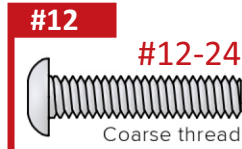

# US Socket Button Head Sizes

www.amerifastsupply.com

#2

#2-56

Coarse thread

#12

#12-24

Coarse thread

3/8"

3/8"-16

Coarse thread

#4

#4-40

Coarse thread

1/4"

1/4"-20

Coarse thread

3/8"-24

Fine thread

#6

#6-32

Coarse thread

1/4"-28

Fine thread