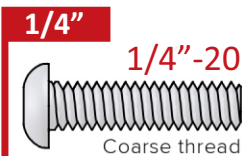

# US Socket Button Head Sizes

www.amerifastsupply.com

#2

#2-56

Coarse thread

#12

#12-24

Coarse thread

3/8"

3/8"-16

Coarse thread

#4

#4-40

Coarse thread

1/4"

1/4"-20

Coarse thread

3/8"-24

Fine thread

#6

#6-32

Coarse thread

1/4"-28

Fine thread

#8

#8-32

Coarse thread

5/16"

5/16"-18

Coarse thread

1/2"

1/2"-13