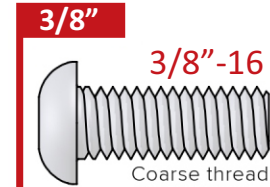

# US Socket Button Head Sizes

www.amerifastsupply.com

#2

#2-56

Coarse thread

#12

#12-24

Coarse thread

3/8"

3/8"-16

Coarse thread

#4

#4-40

Coarse thread

1/4"

1/4"-20

Coarse thread

3/8"-24

Fine thread

#6

#6-32

Coarse thread

1/4"-28

Fine thread

#8

#8-32

Coarse thread

5/16"

5/16"-18

Coarse thread

1/2"

1/2"-13