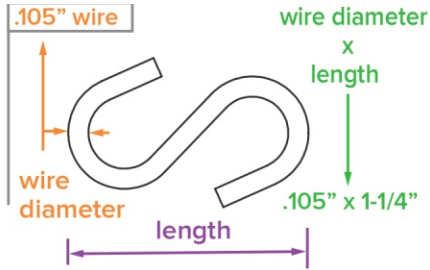

S-Hook Sizes

www.amerifastsupply.com