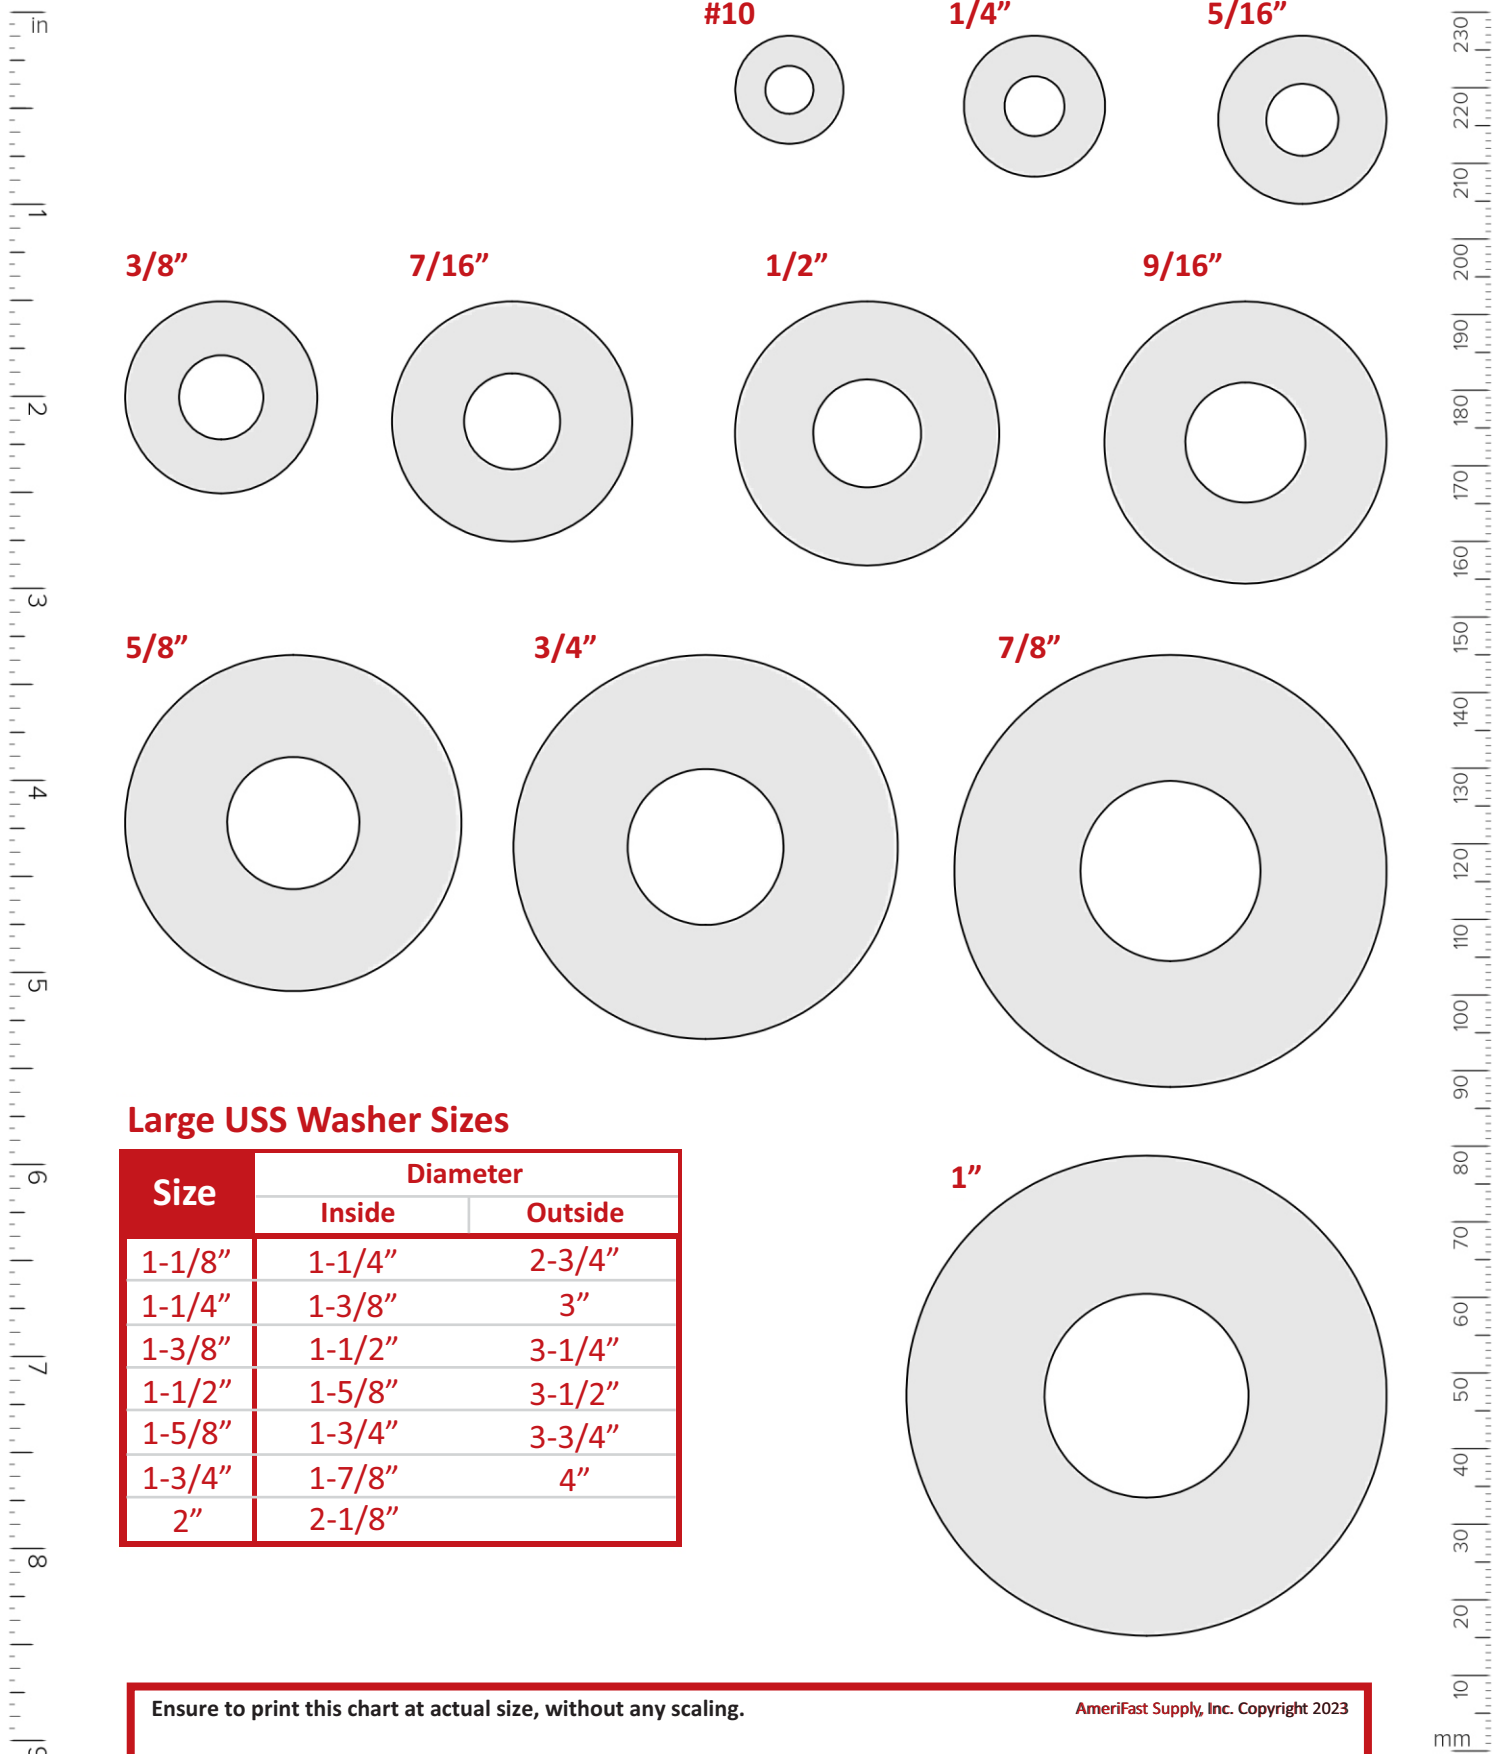

# USS Flat Washer Sizes

www.amerifastsupply.com

## Large USS Washer Sizes

Size	Diameter	
	Inside	Outside
1-1/8"	1-1/4"	2-3/4"
1-1/4"	1-3/8"	3"
1-3/8"	1-1/2"	3-1/4"
1-1/2"	1-5/8"	3-1/2"
1-5/8"	1-3/4"	3-3/4"
1-3/4"	1-7/8"	4"
2"	2-1/8"	

Ensure to print this chart at actual size, without any scaling. AmeriFast Supply, Inc. Copyright 2023