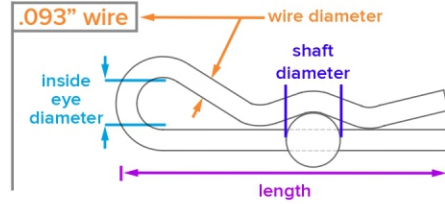

Hitch Pin Clips

www.amerifastsupply.com

.062" wire

Shaft diameter: 1/4" - 1/2"

.080" wire

Shaft diameter: 1/4" - 3/8"

.093" wire

Shaft diameter: 1/4" - 1/2"

Shaft diameter: 3/8" - 5/8"

.125" wire

Shaft diameter: 1/2" - 3/4"

Shaft diameter: 7/16" - 3/4"

.148" wire

Shaft diameter: 5/8" - 1"

Shaft range: 3/4" - 1-1/8"

.177" wire

Shaft diameter: 5/8" - 1"

Shaft diameter: 7/8" - 1-1/4"

Ensure to print this chart at actual size, without any scaling.

AmeriFast Supply, Inc. Copyright 2023